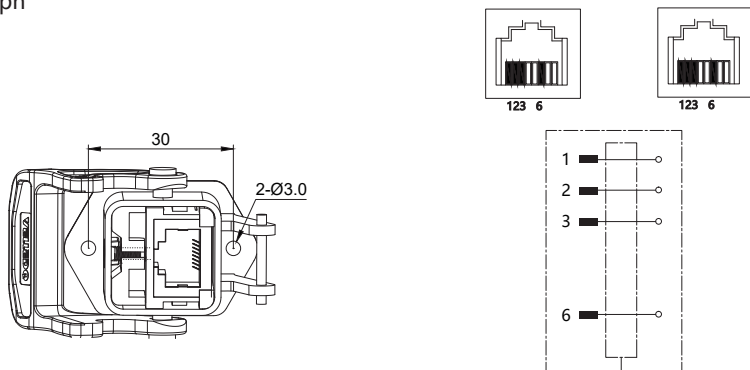

Bus protocol Cordset

Field-wireable

ISO 9001 (2015) QMS

Graph

TYPE

RJ45-K-MCV

Standing goods

Length/Material Could be customized according to different enviroment ,like extrame temperture and acid/alkali

Voltage	60V AC/DC
ProtectionClass(IEC 60529)	IP65
Ambient temperature	-25~+85°C
Grip	Cast aluminum

对接式IP65防护以太网连接器

面板开孔式

Data ,CAD,3D document please refer to: WWW.VELLEDQ.COM

- Dress-Pack
- Bus Module
- Industrial Switches
- BusCable
- Junitionbox
- I/O
- M8 Connection
- M12 Connection
- 7/8 Connection
- D-SUB
- ValvePlug
- Heavy Duty Connector
- CableOrint
- CableEntry System
- USBCable
- M23
- Customized Cordset
- BulkCable